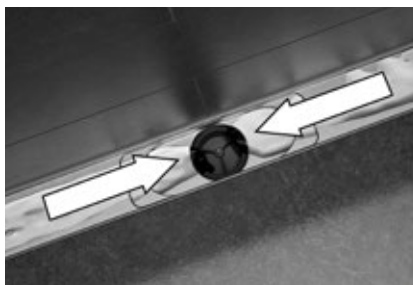

TECE
close to you

Shower channel set

TECElineo

**SIMPLE DESIGN,
FITS INTO DIFFERENT
ROOM CONCEPTS.**

“When it comes to shower drainage, I want it to be easy to install and simple to clean.”

The advantages

A high-angle photograph of a modern bathroom shower. The shower is enclosed by a glass door on the left. The walls and floor are made of light-colored, textured stone tiles. On the wall, there is a showerhead with a black handle and a silver hose, and three circular showerhead controls. A window on the left shows a view of green trees and a white cushion with a black and gold pattern. A dark grey towel is hanging on a hook on the right wall. The text "PERFECTLY INTEGRATED AND HYGIENIC." is overlaid in white, bold, sans-serif font in the upper center.

**PERFECTLY INTEGRATED
AND HYGIENIC.**

EVERYTHING FLOWS SMOOTHLY.

Where no corners and edges slow down the flow, everything runs smoothly. Pleasant both for the eye and for hygiene.

Clean in no time

Featuring self-cleaning effect

More design freedom

The stainless steel profile can be shortened from 1000 mm on both sides to up to 400 mm, allowing it to be adapted exactly to the dimensions of any shower area. This creates an aesthetic overall impression without tile fragments on the sides especially with large-format tiles.

Hinged flange of the drain for installation flush with the wall.

The drain can be positioned directly on the wall for wall coverings from 10 mm incl. tile adhesive.

Sealing sleeve included

A sealing sleeve is included in the set to create the composite seal.