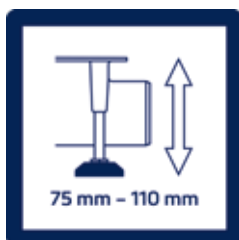

TECE
close to you

Shower channel set

TECElineo

**SIMPLE DESIGN,
FITS INTO DIFFERENT
ROOM CONCEPTS.**

“When it comes to shower drainage, I want it to be easy to install and simple to clean.”

The advantages

A high-angle photograph of a modern bathroom shower. The shower is enclosed by a glass door on the left. The walls and floor are made of light-colored, textured stone tiles. On the wall, there is a showerhead with a black handle and a silver hose, and three circular showerhead controls. A window on the left shows a view of green trees and a white cushion with a black and gold pattern. A dark grey towel is hanging on a hook on the right wall. The text "PERFECTLY INTEGRATED AND HYGIENIC." is overlaid in white, bold, sans-serif font in the upper center.

More design freedom

The stainless steel profile can be shortened from 1000 mm on both sides to up to 400 mm, allowing it to be adapted exactly to the dimensions of any shower area. This creates an aesthetic overall impression without tile fragments on the sides especially with large-format tiles.

Adjustable to suit

Alignment of parallelism to the wall.
Height adjustment for tile thickness 8-18 mm including tile adhesive.

Performance info graphic

Drain	h [mm]	Performance [l/s]
DN50 flat	75	0.6

Installation video