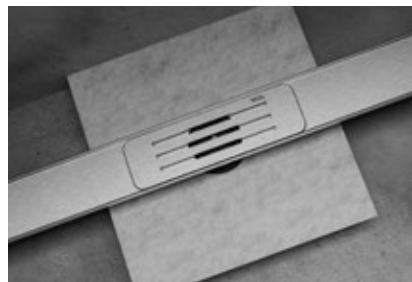

TECE
close to you

Shower channel set

TECElineo

**SIMPLE DESIGN,
FITS INTO DIFFERENT
ROOM CONCEPTS.**

“When it comes to shower drainage, I want it to be easy to install and simple to clean.”

The advantages

A high-angle photograph of a modern bathroom shower. The shower is enclosed by a glass door on the left. The walls and floor are made of light-colored, textured stone tiles. On the wall, there is a showerhead with a black handle and a silver hose, and three circular showerhead controls. A window on the left shows a view of green trees and a white cushion with a black and gold pattern. A dark grey towel is hanging on a hook on the right wall. The text "PERFECTLY INTEGRATED AND HYGIENIC." is overlaid in white, bold, sans-serif font in the upper center.

The inner gradient optimises drainage of water and the self-cleaning effect, thereby reducing the amount of cleaning required. It also reliably prevents puddles from forming.

With the simplest of tools

More design freedom

The stainless steel profile can be shortened from 1000 mm on both sides to up to 400 mm, allowing it to be adapted exactly to the dimensions of any shower area. This creates an aesthetic overall impression without tile fragments on the sides especially with large-format tiles.

Hinged flange of the drain for installation flush with the wall.

The drain can be positioned directly on the wall for wall coverings from 10 mm incl. tile adhesive.

Sealing sleeve included

A sealing sleeve is included in the set to create the composite seal.