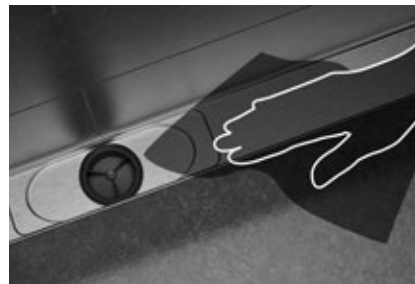

Very simple

Immersion pipe with membrane odour trap can be removed for cleaning.