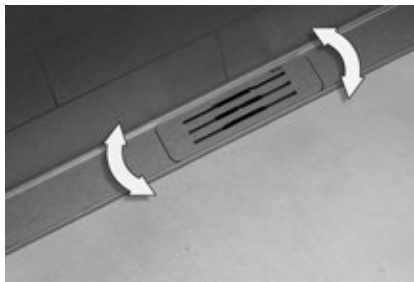

TECE
close to you

Shower channel set

TECElineo

**SIMPLE DESIGN,
FITS INTO DIFFERENT
ROOM CONCEPTS.**

“When it comes to shower drainage, I want it to be easy to install and simple to clean.”

The advantages

A high-angle photograph of a modern bathroom shower. The shower is enclosed by a glass door on the left. The walls and floor are made of light-colored, textured stone tiles. On the wall, there is a showerhead with a black handle and a silver hose, and three circular showerhead controls. A window on the left shows a view of green trees and a white cushion with a black and gold pattern. A dark grey towel is hanging on a hook on the right wall. The text "PERFECTLY INTEGRATED AND HYGIENIC." is overlaid in white, bold, sans-serif font in the upper center.

The inner gradient optimises drainage of water and the self-cleaning effect, thereby reducing the amount of cleaning required. It also reliably prevents puddles from forming.

With the simplest of tools

More design freedom

The stainless steel profile can be shortened from 1000 mm on both sides to up to 400 mm, allowing it to be adapted exactly to the dimensions of any shower area. This creates an aesthetic overall impression without tile fragments on the sides especially with large-format tiles.

Hinged flange of the drain for installation flush with the wall.

The drain can be positioned directly on the wall for wall coverings from 10 mm incl. tile adhesive.

Sealing sleeve included

A sealing sleeve is included in the set to create the composite seal.