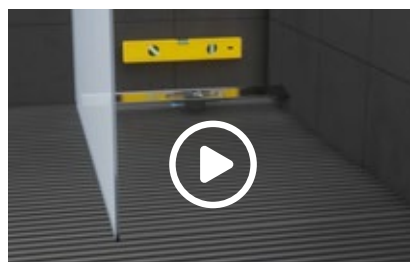

**PERFECTLY INTEGRATED
AND HYGIENIC.**

EVERYTHING FLOWS SMOOTHLY.

Where no corners and edges slow down the flow, everything runs smoothly. Pleasant both for the eye and for hygiene.

Clean in no time

Featuring self-cleaning effect

More design freedom

The stainless steel profile can be shortened from 1000 mm on both sides to up to 400 mm, allowing it to be adapted exactly to the dimensions of any shower area. This creates an aesthetic overall impression without tile fragments on the sides especially with large-format tiles.

Hinged flange of the drain for installation flush with the wall.

The drain can be positioned directly on the wall for wall coverings from 10 mm incl. tile adhesive.

Sealing sleeve included

A sealing sleeve is included in the set to create the composite seal.

Adjustable to suit

Alignment of parallelism to the wall.
Height adjustment for tile thickness 8-18 mm including tile adhesive.

Performance info graphic

Drain	h [mm]	Performance [l/s]
DN50 flat	75	0.6

Installation video