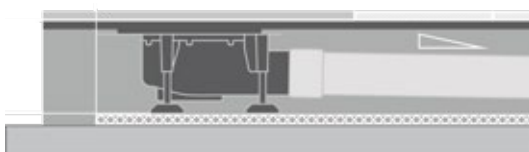

More design freedom

The stainless steel profile can be shortened from 1000 mm on both sides to up to 400 mm, allowing it to be adapted exactly to the dimensions of any shower area. This creates an aesthetic overall impression without tile fragments on the sides especially with large-format tiles.

Hinged flange of the drain for installation flush with the wall.

The drain can be positioned directly on the wall for wall coverings from 10 mm incl. tile adhesive.

Sealing sleeve included

A sealing sleeve is included in the set to create the composite seal.

Adjustable to suit

Alignment of parallelism to the wall.
Height adjustment for tile thickness 8-18 mm including tile adhesive.

Performance info graphic

Drain	h [mm]	Performance [l/s]
DN50 flat	75	0.6

Installation video