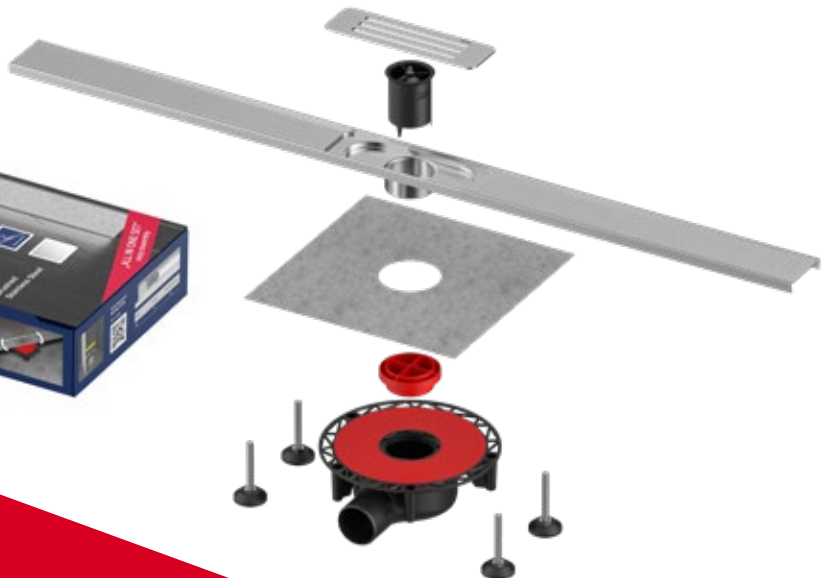

## Shower channel set

**TECE**  
close to you

### The advantages

360°

Cutttable

All in one ✓

Stainless steel

DN50

Shower channel

High capacity  
> 0,6l/s

75 mm - 110 mm

Easy installation

Membran odour trap

Tiles:  
8 - 18 mm

 **GERMAN QUALITY**  
made for you

How to video:  
**SAFE AND EASY  
INSTALLATION**

**„ALL IN ONE SET“**  
easy assembly